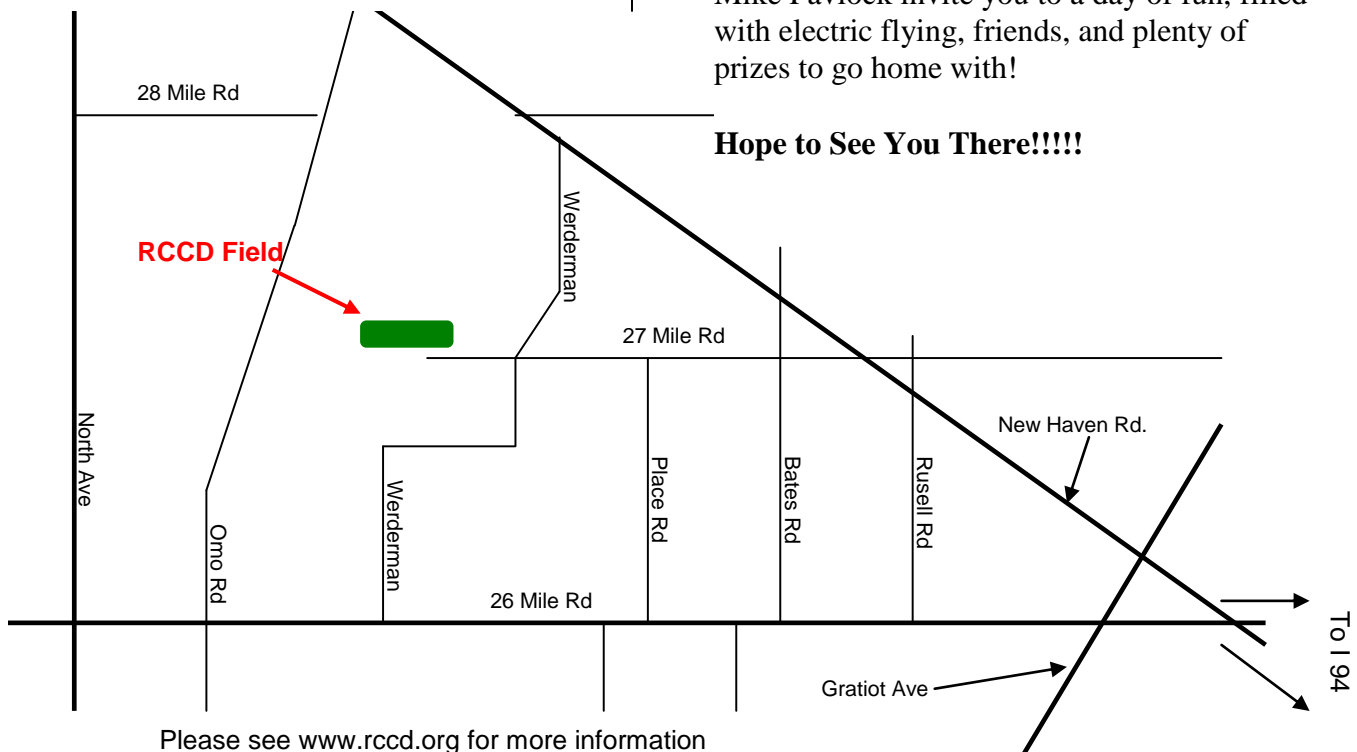

Please see www.rccd.org for more information