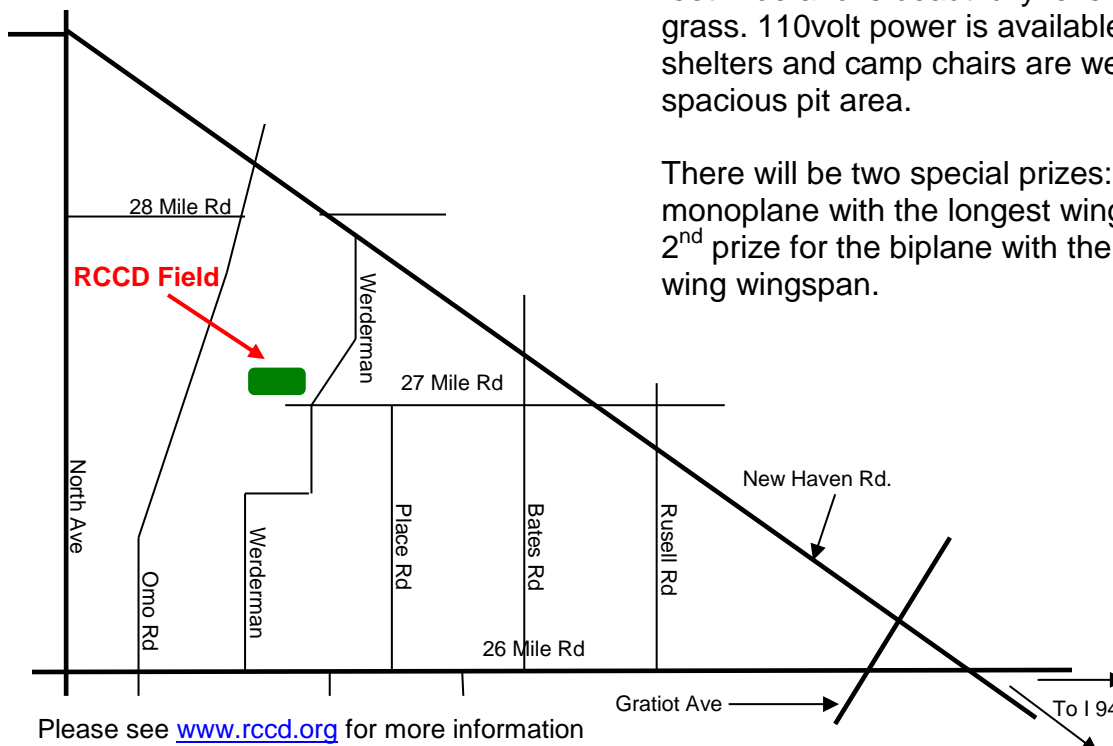

AMA Sanction #: 845

Ample parking and bleacher seating.
Refreshments available.

Michigan Recreation Pass required for Park access.

Landing Fee (for pilots): $10

Open to AMA members to fly Large RC Models: 1/4 Scale or Bigger, or minimum Wingspan of 80" for Monoplanes & 60" for Biplanes.

Aircraft / Pilots must fly for awards eligibility.

The RCCD flying field is 1200 feet long, 300 feet wide and is beautifully leveled & maintained grass. 110volt power is available. Your pop-up shelters and camp chairs are welcome in the spacious pit area.

There will be two special prizes: one for the monoplane with the longest wingspan and a 2nd prize for the biplane with the longest top wing wingspan.