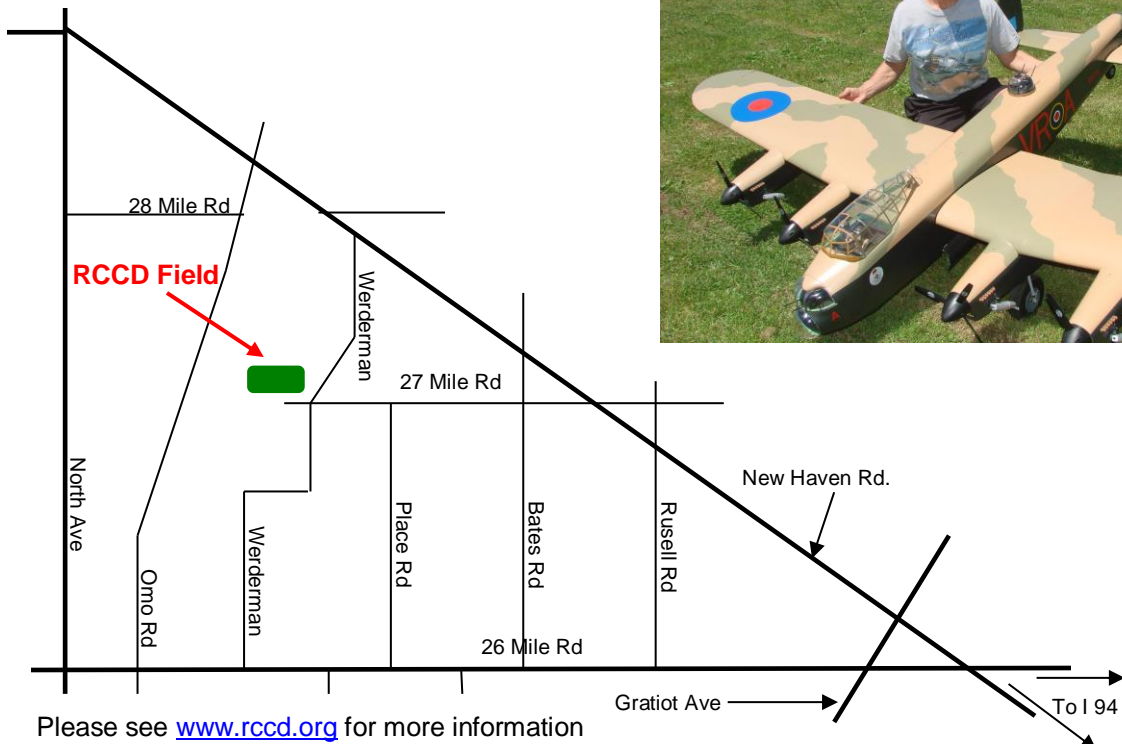

Radio Control Club of Detroit

www.rccd.org

BIG BIRD-GIANT SCALE

Date: **JULY 11, 2015**
Times: Pilots' Meeting at 9:30 a.m.
Flying Starts at 10:00 a.m.
Location: RCCD Flying Field in Wetzels State Park (see map)
Format: Giant Scale Fun Fly
CD: Lou Tisch
duckguylsb@juno.com
Co-CD: Mike Schafka
rms15@hotmail.com
Assistant: Mike Andros
Androsmj@yahoo.com
AMA Sanction #: 15-739

Ample parking and bleacher seating.
Refreshments available.
Michigan Recreation Pass required for Park access.
Landing Fee (for pilots): \$10
Aircraft must fly to win prize/s

Open to AMA members to fly Large Models: 1/4 Scale or Bigger, or minimum Wingspan of 80" for Monoplanes & 60" for Biplanes.