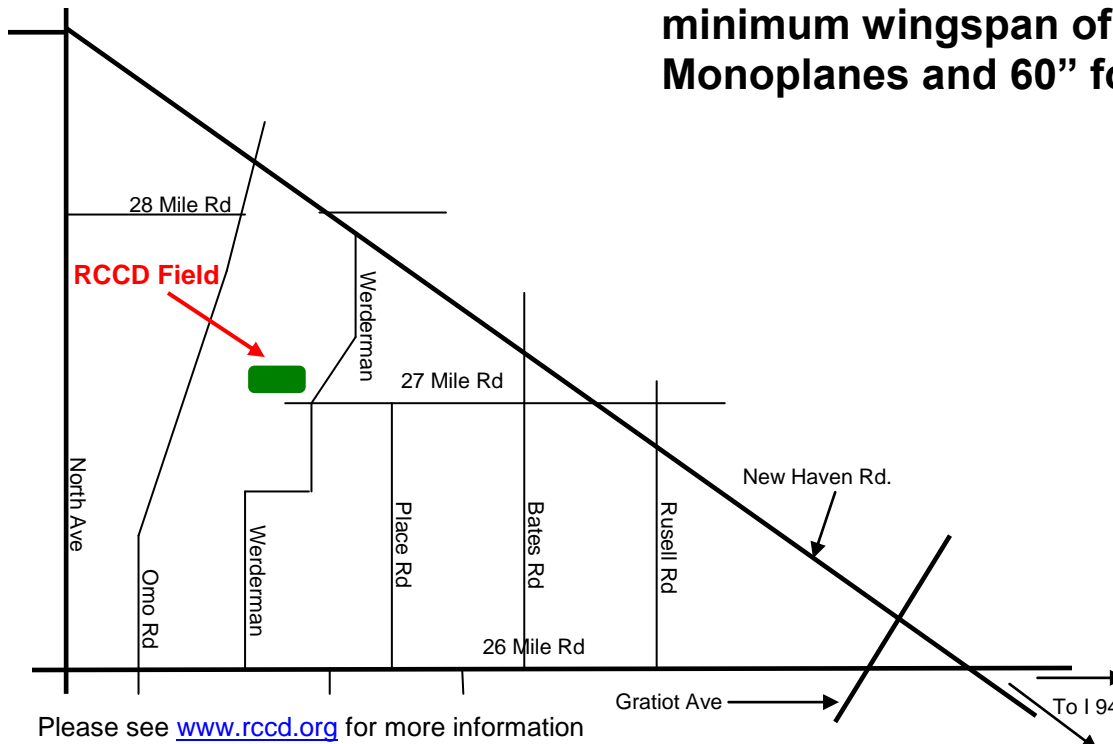

AMA Sanction #: 14-1434
IMAA Sanction #: Mi-14-206-07-12

Ample parking and bleacher seating.

Refreshments available.

Michigan Recreation Pass required for
Park access.

Landing Fee (for pilots): $10
Aircraft must fly to win prize/s

**Open to AMA members to fly large
models: ¼ Scale or bigger, or
minimum wingspan of 80" for
Monoplanes and 60" for Biplanes**