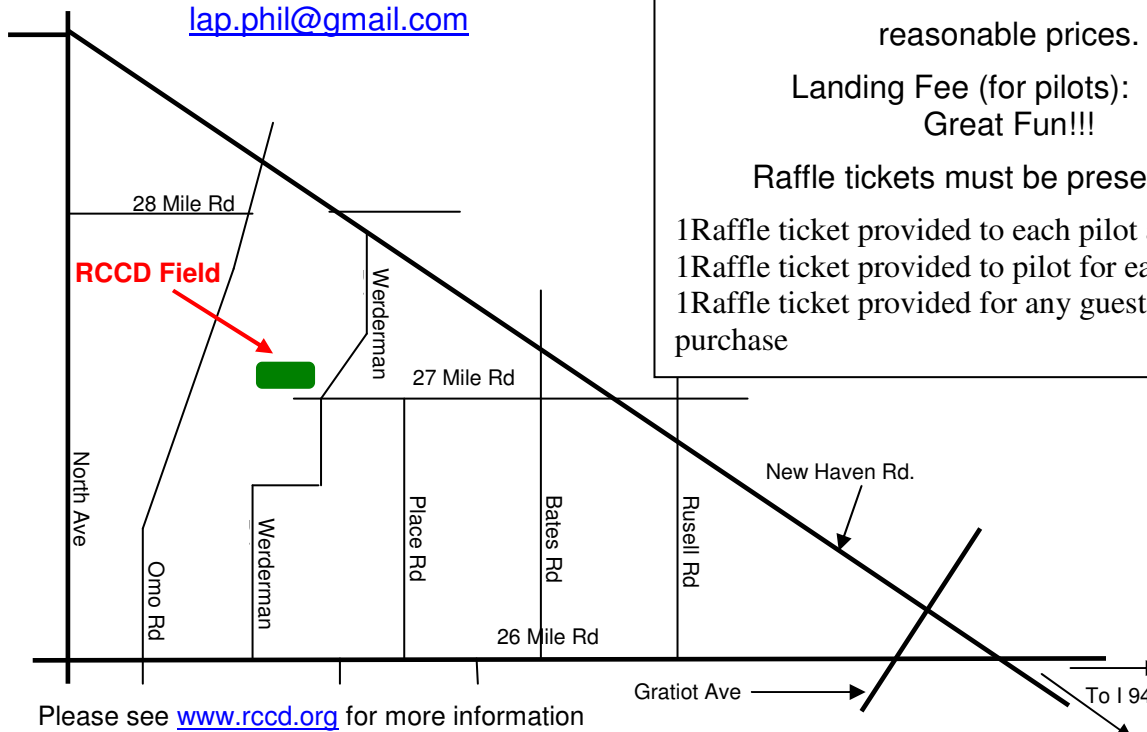

Radio Control Club of Detroit

www.rccd.org

2X2 FLY IN

(2 MOTORS OR 2 WINGS)

Date: **Saturday, 7/23/11**

Times: -Electric Pilots' Meeting at 8:45am, Electric Flying starts at 9:00am.
-Gas Only Pilot's Meeting at 9:45am, Flying Starts at 10:00am

Location: RCCD Flying Field in Wetzel State Park (see map)

Format: This is a Fun-Fly for planes with 2 or more motors or 2 or more wings.

CD: Joe Tasse
586-532-1960
jst39@comcast.net

Phil Laperriere
586-876-5401
lap.phil@gmail.com

AIR SHOW FOR THE FAMILY

Ample parking and bleacher seating.
Food and Refreshments available at very reasonable prices.

Landing Fee (for pilots): \$8.00
Great Fun!!!

Raffle tickets must be present to win

1 Raffle ticket provided to each pilot at registration,
1 Raffle ticket provided to pilot for each flight
1 Raffle ticket provided for any guest for \$5 food purchase