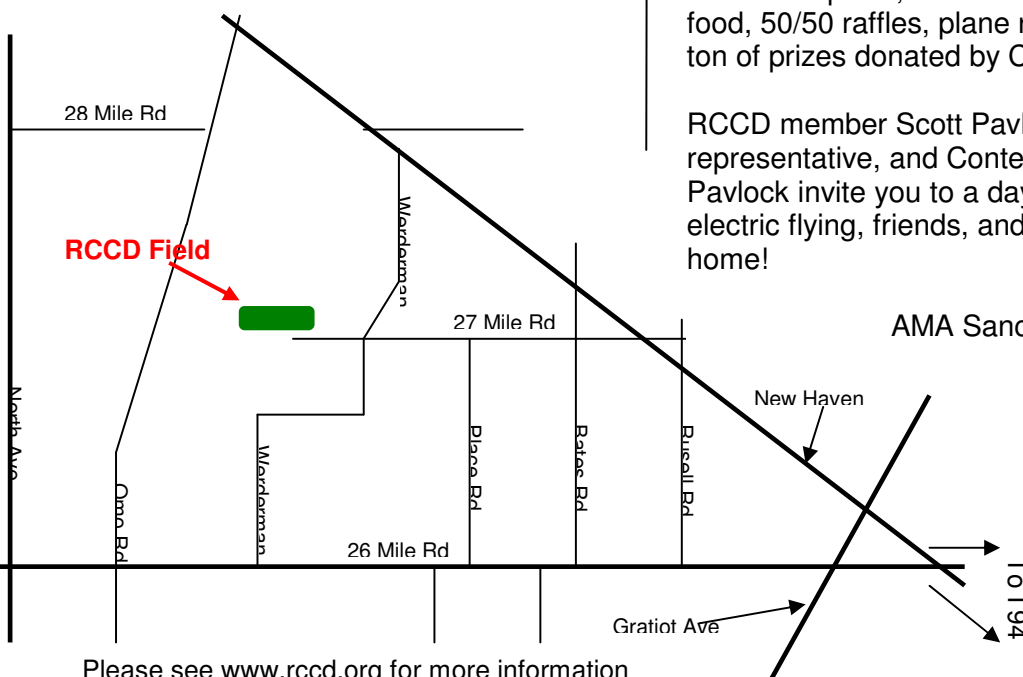

Event Sponsors

NEW THIS YEAR

- **Dedicated Helicopter Flying Area!!!**
- **Win a 40 Size Electric Power system!!!**
  (Motor, Battery, ESC and more)

If you're into electric flying, this is the event to be at! All your friends and fellow electric flyers will be there, **and so should you.**

RCCD's Annual Electric Fly-In has grown leaps and bounds over the years, boasting a large number of pilots, an awesome flying site, great food, 50/50 raffles, plane raffles, vendors and a ton of prizes donated by Castle Creations!

RCCD member Scott Pavlock, a Castle Creations representative, and Contest Director Mike Pavlock invite you to a day of fun, filled with electric flying, friends, and plenty of prizes to take home!

AMA Sanction #: 10-240