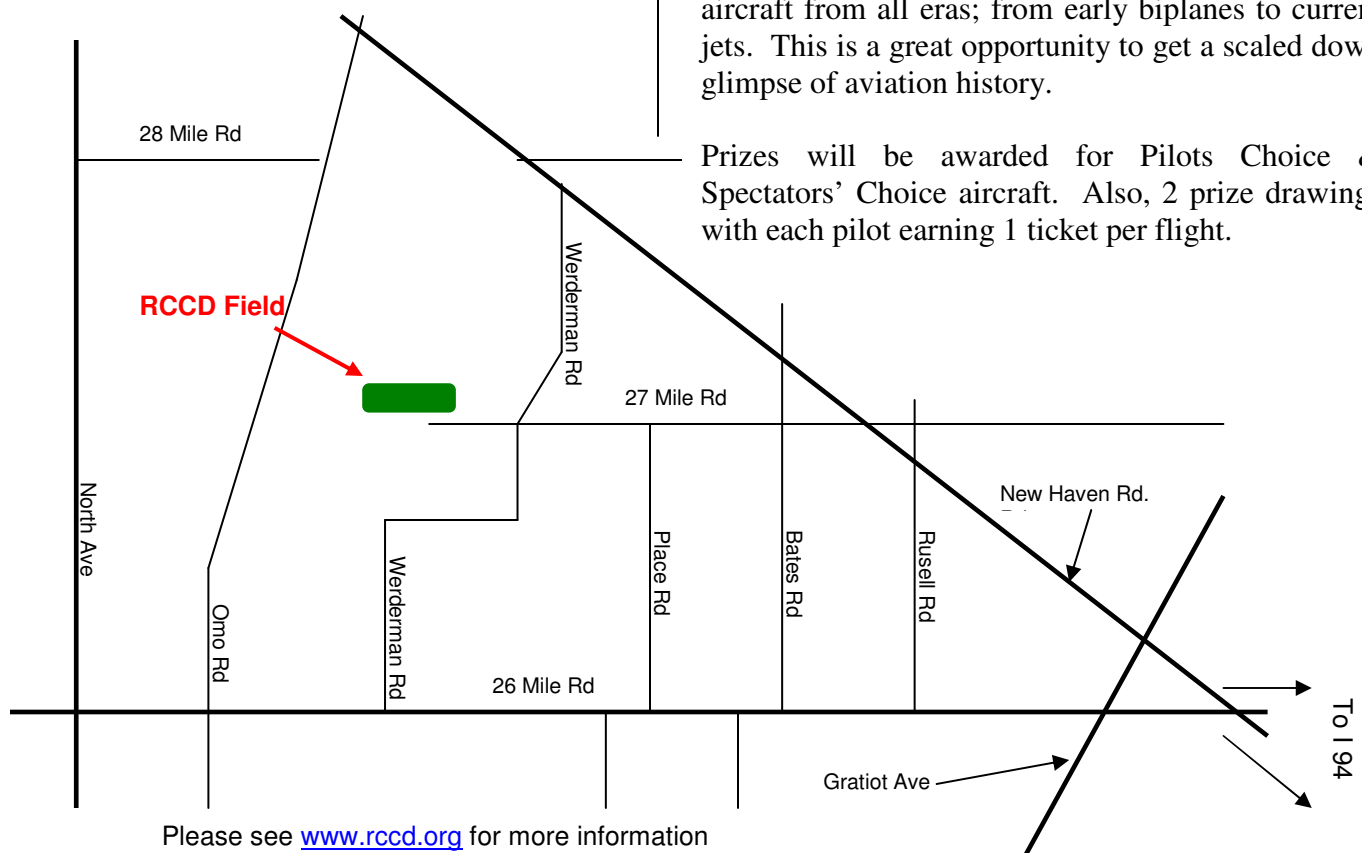

Radio Control Club of Detroit Presents:-

2010 RCCD Great Lakes Scale

(AMA Class #520 – Fun/Sport Scale)

Date: **June 27th, 2010**
Times: Pilots' Meeting at 9:45 am
Flying Starts at 10:00 am and
ends at 3:30 pm
Location: RCCD Flying Field in Wetzel
State Park (see map)
Format: Any scale plane (proof of full-size
for unusual aircraft required).
C.D.: Merlin McClellan (810) 278-5235
(merlinm@comcast.net)

AMA Sanction #: 10-261
Ample parking and bleacher seating.
Refreshments available at very reasonable
prices.

Parking donation: \$3.00
Landing Fee (per pilot): \$ 5.00

The Great Lakes Scale event attracts models of aircraft from all eras; from early biplanes to current jets. This is a great opportunity to get a scaled down glimpse of aviation history.

Prizes will be awarded for Pilots Choice & Spectators' Choice aircraft. Also, 2 prize drawings with each pilot earning 1 ticket per flight.

Please see www.rccd.org for more information