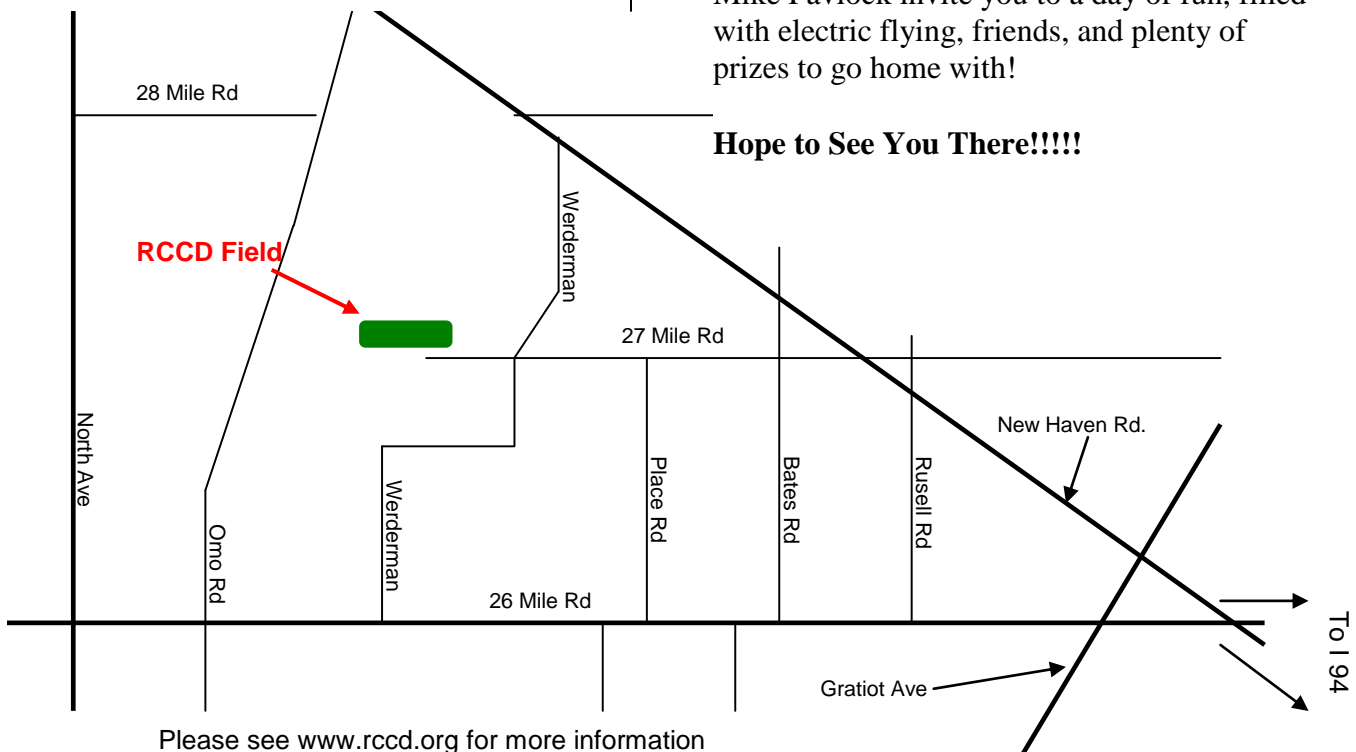

Please see www.rccd.org for more information