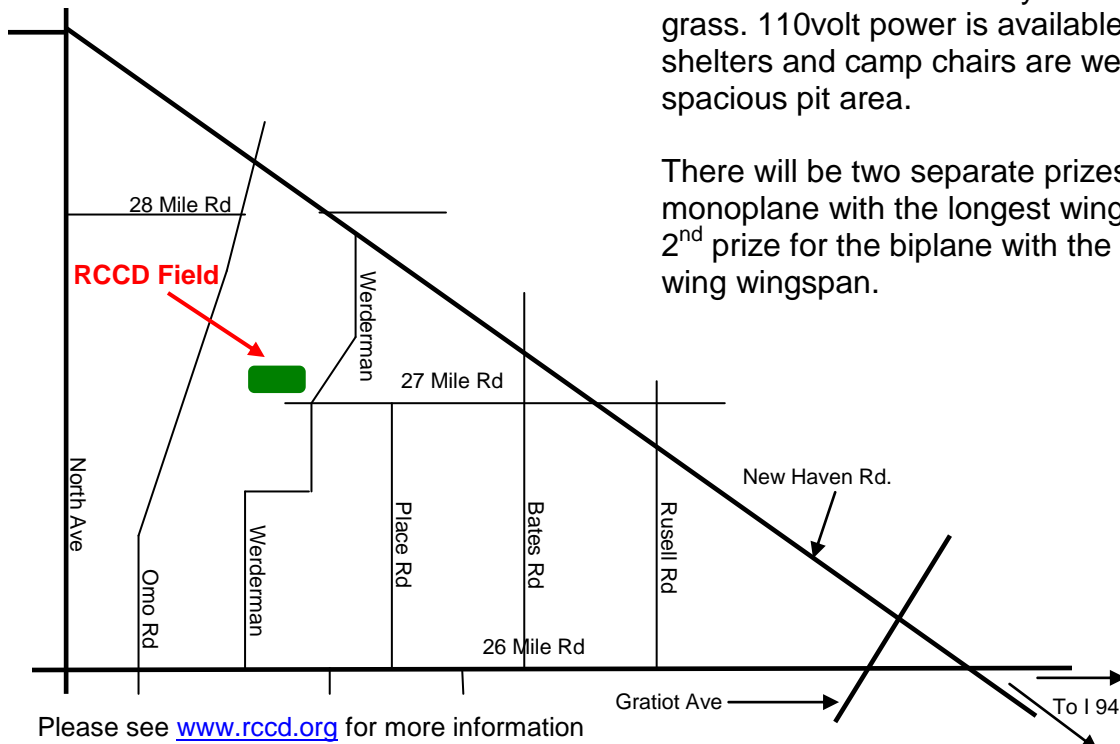

AMA Sanction #: 945

Ample parking and bleacher seating.
Refreshments available.

Michigan Recreation Pass required for Park access.

Landing Fee (for pilots): $10

Open to AMA members to fly Large RC Models: 1/4 Scale or Bigger, or minimum Wingspan of 80" for Monoplanes & 60" for Biplanes.

Aircraft / Pilots must fly for awards eligibility.

The RCCD flying field is 1200 feet long, 300 feet wide and is beautifully leveled & maintained grass. 110volt power is available. Your pop-up shelters and camp chairs are welcome in the spacious pit area.

There will be two separate prizes: one for the monoplane with the longest wingspan and a 2nd prize for the biplane with the longest top wing wingspan.